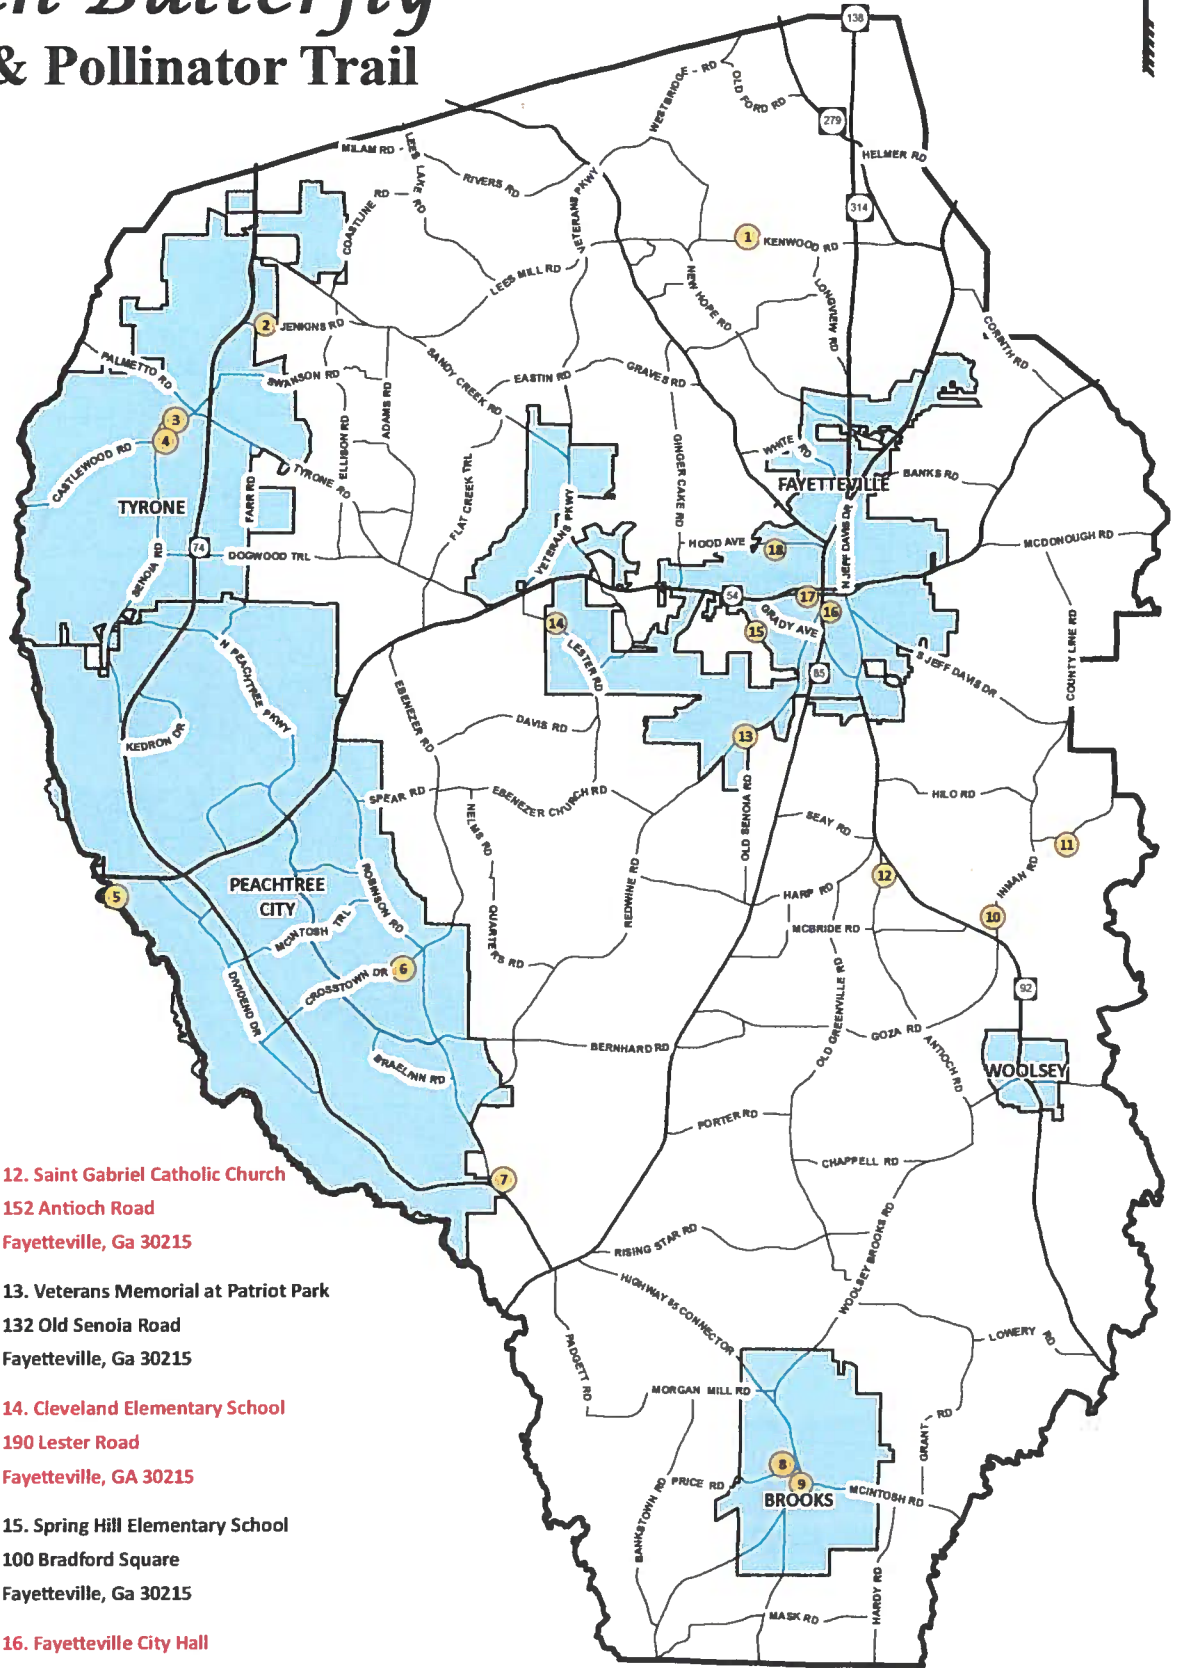

Monarch Butterfly & Pollinator Trail

1. North Fayette Elementary School
609 Kenwood Road
Fayetteville, GA 30214

2. Hopewell United Methodist Church
351 Jenkins Road
Tyrone, Ga 30290

3. Tyrone Recreation Center
145 Commerce Drive
Tyrone, Ga 30290

4. Shamrock Park
945 Senoia Road
Tyrone, Ga 30290

5. Line Creek Nature Area
Hwy 54W across from McDuff Parkway
Peachtree City, Ga 30269

6. Oak Grove Elementary School
101 Crosstown Drive
Peachtree City, Ga 30269

7. Peeples Elementary School
153 Panther Path
Fayetteville, GA 30214

8. Liberty Tech Charter School
119 Price Road
Brooks, GA 30205

9. Brooks Town Hall
953 Hwy 85 Connector
Brooks, Ga 30205

10. Inman Elementary School
677 Inman Road
Fayetteville, Ga 30215

17. UGA Extension, Fayette County
140 Stonewall Avenue W
Fayetteville, Ga 30214

18. Fayetteville Elementary School
490 Hood Avenue
Fayetteville, GA 30214

UNIVERSITY OF GEORGIA
EXTENSION

FAYETTE County
Create Your Story!